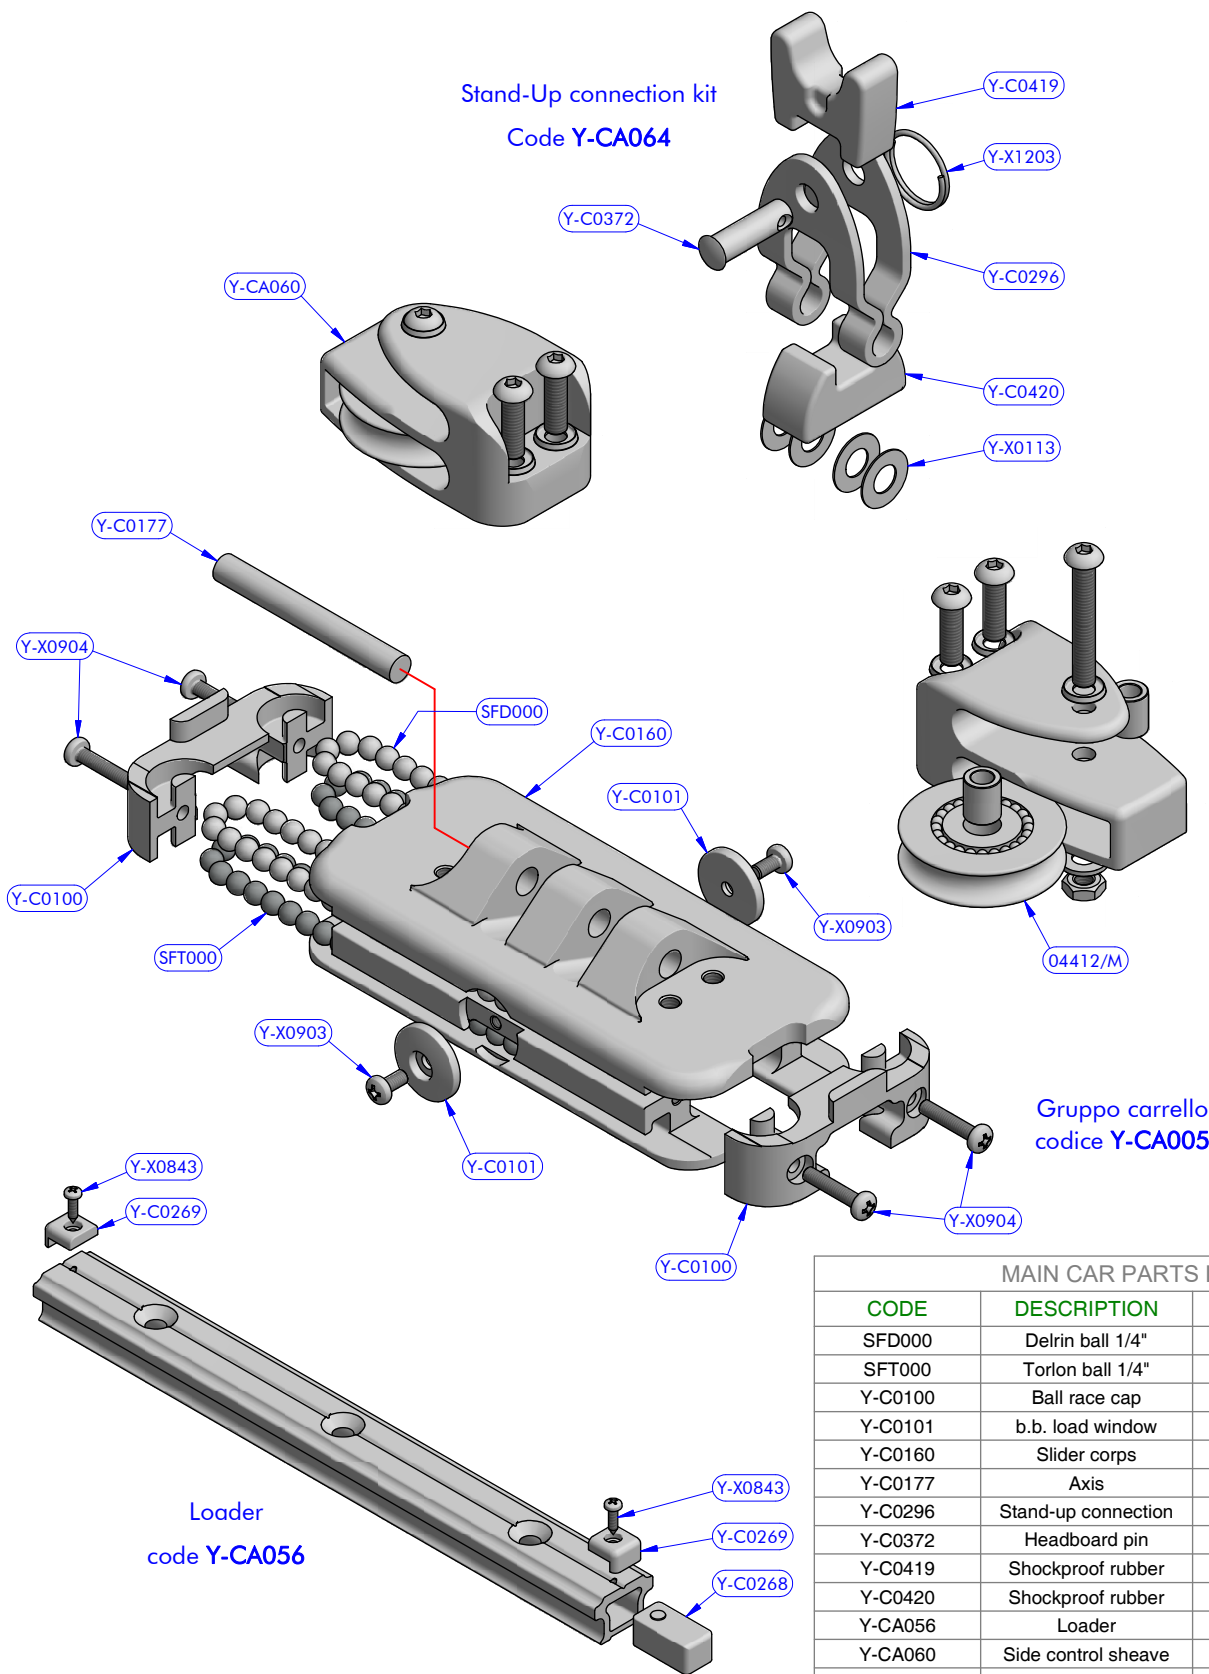

Stand-Up connection kit
Code Y-CA064

Gruppo carrello
codice Y-CA005

Loader
code Y-CA056

MAIN CAR PARTS LIST			
CODE	DESCRIPTION	MATERIAL	Q.TY
SFD000	Delrin ball 1/4"	Plastic	86
SFT000	Torlon ball 1/4"	Plastic	86
Y-C0100	Ball race cap	Plastic	2
Y-C0101	b.b. load window	Plastic	2
Y-C0160	Slider corps	Aluminium	1
Y-C0177	Axis	S.Steel	1
Y-C0296	Stand-up connection	S.Steel	1
Y-C0372	Headboard pin	S.Steel	1
Y-C0419	Shockproof rubber	Plastic	1
Y-C0420	Shockproof rubber	Plastic	1
Y-CA056	Loader	Various	1
Y-CA060	Side control sheave	Various	2
Y-X0113	Washer	Tufnol	4
Y-X0903	Screw	S.Steel	2
Y-X0904	Screw	S.Steel	4
Y-X1203	Slit ring	S.Steel	1

LOADER PARTS LIST			
CODE	DESCRIPTION	MATERIAL	Q.TY
Y-C0268	Track joint	Plastic	1
Y-C0269	Safety car stop	Plastic	2
Y-X0843	Self-tapping screw	S.Steel	2